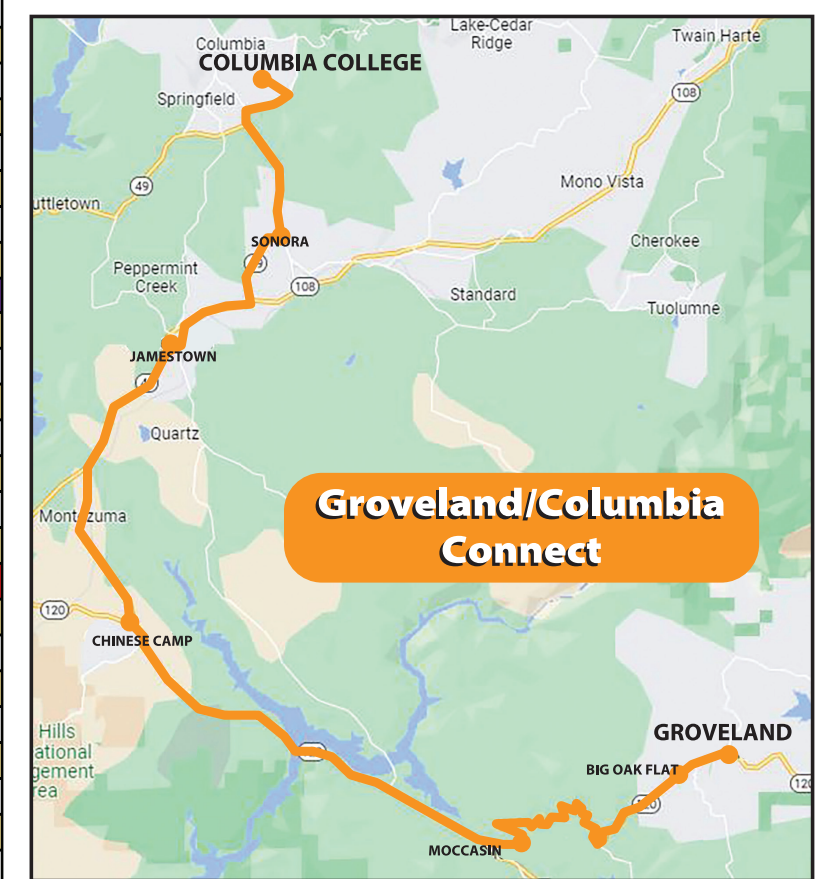

For alternate transportation back to Groveland, ride **Wave Bus**. Call **209.962.6952** for more info.

RIDE SMARTER WITH OUR NEW APPS!

RESERVE YOUR RIDE ANYTIME
Introducing our new Dial-A-Ride App! Book your trip right from your phone---quick, easy, and hassle-free.

TRACK BUSES IN REAL TIME
Download "Transit App" to see where your bus is and plan your trip with live updates.

Your ride, your way---at your fingertips!

For more information call us at **209-532-0404** or visit us online www.tuolumnecountytransit.com

[f/TuolumneCountyTransit](https://www.facebook.com/TuolumneCountyTransit) [@TuolumneCountyTransit](https://www.instagram.com/TuolumneCountyTransit)